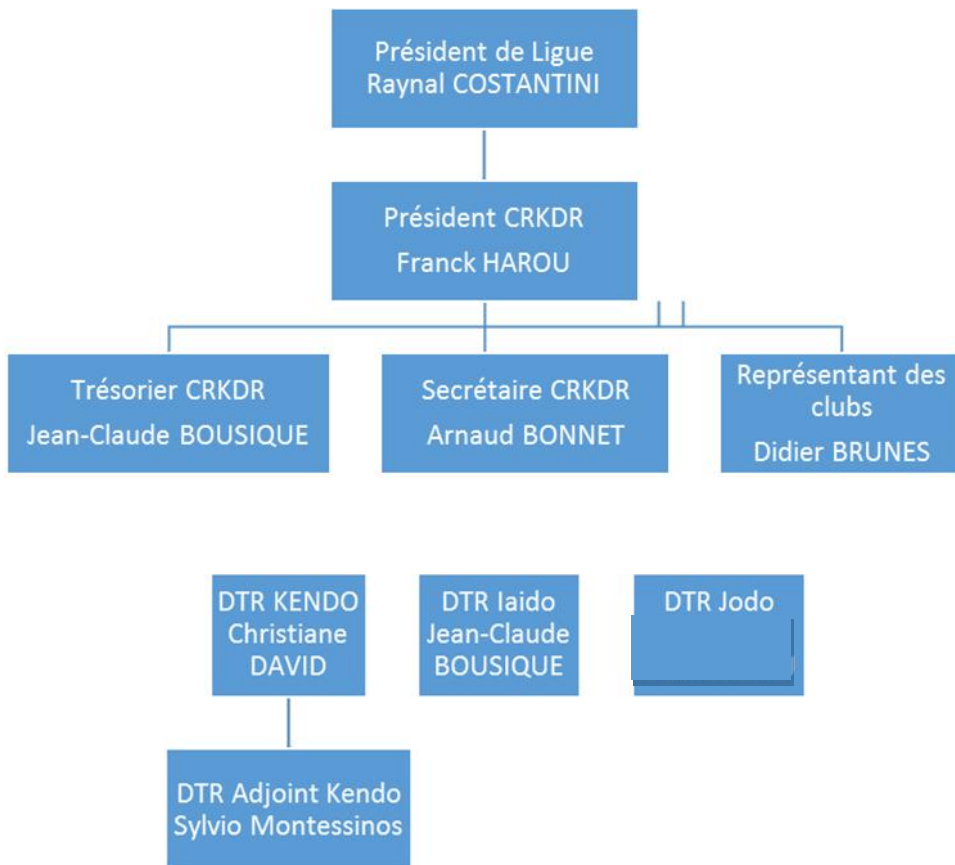

👉 ORGANIGRAMME CRKDR

👉 CONTACTER ET INFORMATION CRKDR

Page facebook (accessible sans compte facebook) :

<https://www.facebook.com/crkdir.paysdelaloire>

Contacts :

- facebook.com/crkdir.pdl
- crkdir.pdl@gmail.com
- [crkdir.pdl@facebook.com](https://facebook.com/crkdir.pdl)